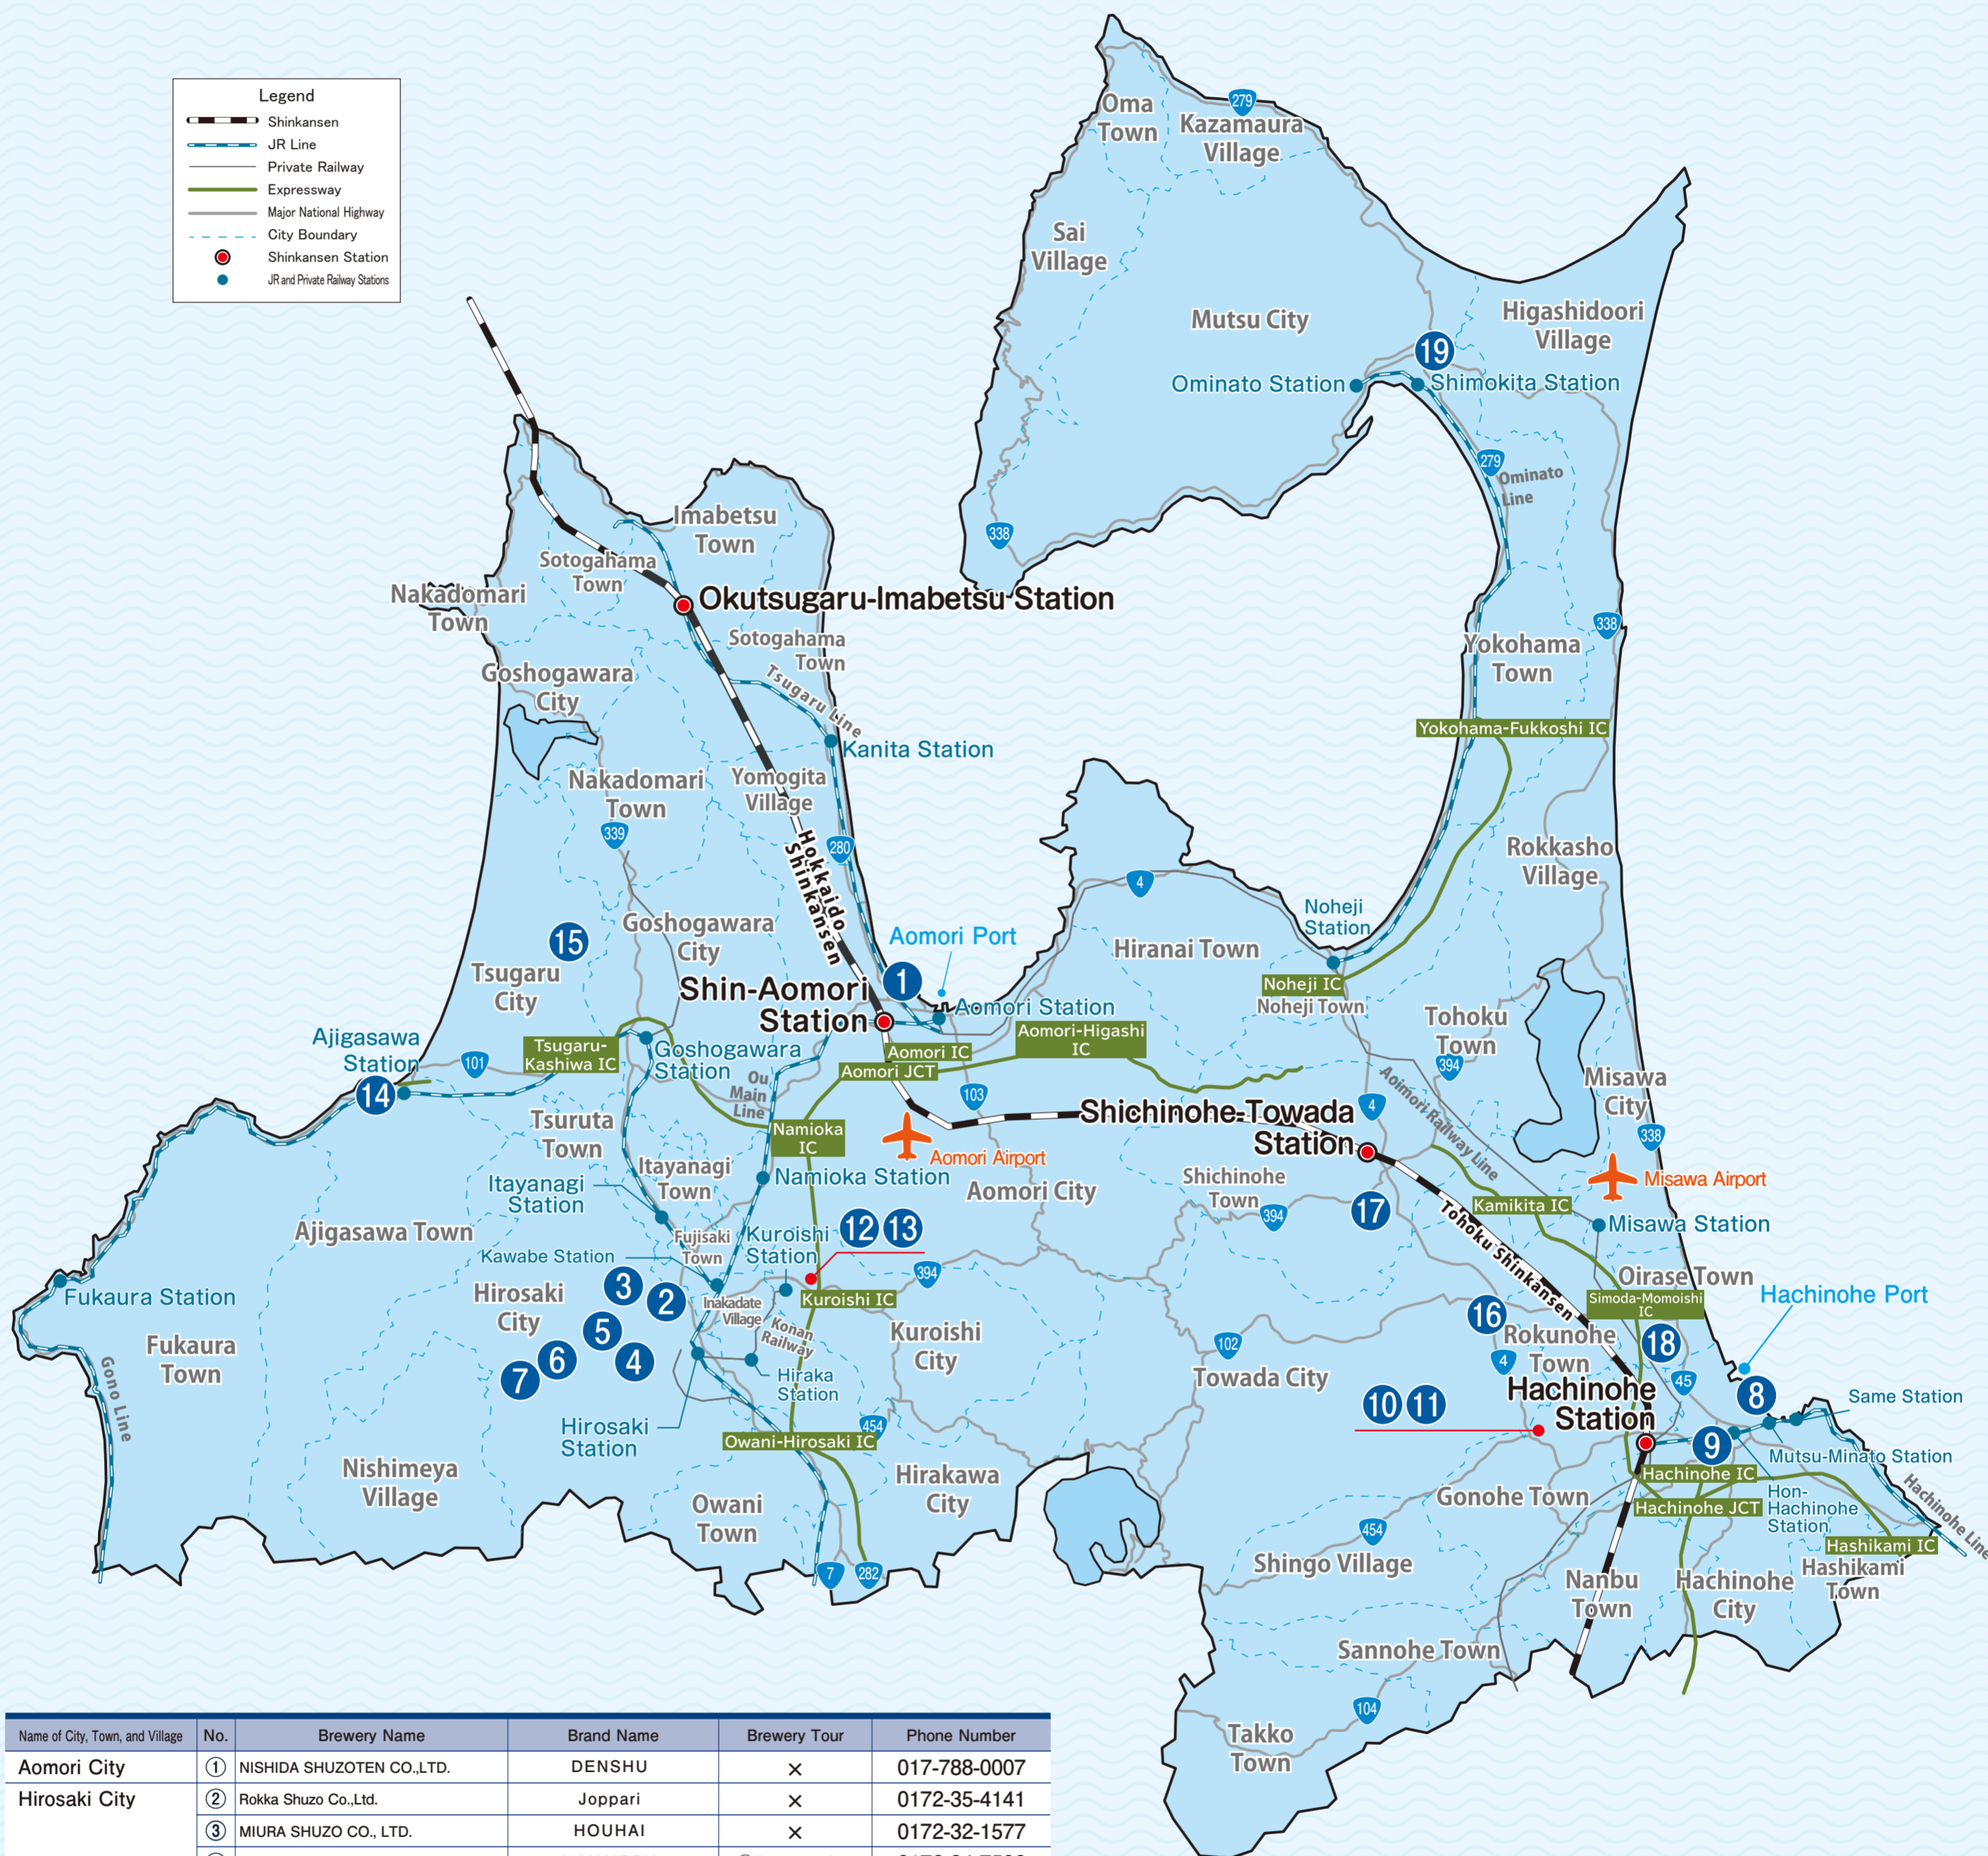

Aomori Brewery MAP

SAKE

Japan. "Kampai" to the world.

Current as of
January 1, 2021
Compiled by Sendai
Regional Taxation Bureau

Results of the Japan Sake Awards - National New Sake Competition ... <https://www.nrib.go.jp/data/kan/>

Results of the Tohoku Sake Awards <https://www.nta.go.jp/about/organization/sendai/release/kampyokai/index.htm>

Aomori Brewers Association website ... <http://www.aomori-sake.or.jp/>

Legend	
	Shinkansen
	JR Line
	Private Railway
	Expressway
	Major National Highway
	City Boundary
	Shinkansen Station
	JR and Private Railway Stations

Name of City, Town, and Village	No.	Brewery Name	Brand Name	Brewery Tour	Phone Number
Aomori City	①	NISHIDA SHUZOTEN CO.,LTD.	DENSHU	×	017-788-0007
Hirosaki City	②	Rokka Shuzo Co.,Ltd.	Joppari	×	0172-35-4141
	③	MIURA SHUZO CO., LTD.	HOUHAI	×	0172-32-1577
	④	KANETA TAMADA SHUZOUTEN CO.,LTD.	HANAIPPU	○Reservation	0172-34-7506
	⑤	Matsumidori Sake Brewery Co.,Ltd.	Rokkon	○Reservation	0172-34-2233
	⑥	MARUTAKESHUZOTEN CO.,LTD.	SHIRAKAMI ROMAN NO UTAGE	×	0172-86-2002
	⑦	SHIRAKAMISHUZO CO.,LTD.	SHIRAKAMI	○Reservation	0172-86-2106
	Hachinohe City	⑧	HACHINOHE SHUZO Co.,Ltd.	Mutsu Hassen	○Reservation
⑨		HACHINOHE SHURUI CO.,LTD. HACHITSURU FACTORY	HACHITSURU	○Reservation	0178-43-0010
Gonohe Town	⑩	KIKUKOMASHUZO CO.,LTD.	Kikukoma	×	0178-62-2323
	⑪	Hachinohe Shurui Corporation Gonohe Factory	Jyokū	×	0178-62-2115
Kuroishi City	⑫	NAKAMURA KAMEKICHI CO.,LTD.	TAMADARE	×	0172-52-3361
	⑬	NARUMIJOUZOUTEN CO.,LTD.	KIKUNOI	○Reservation	0172-52-3321
Ajigasawa Town	⑭	OZAKI SHUZO Corporation	andou suigun	○Reservation	0173-72-2029
Tsugaru City	⑮	Takenami Shuzoten Co.,LTD.	Iwakimasamune	○Reservation	0173-23-5053
Towada City	⑯	Hatomasamune Co.,LTD.	Hakkodaoroshi	○Reservation	0176-23-0221
Shichinohe Town	⑰	Morita Shoube Co.,Ltd.	KOMAIZUMI	○Reservation	0176-62-2010
Oirase Town	⑱	Momokawa Brewing, Inc.	Momokawa	○Reservation	0178-52-2241
Mutsu City	⑲	YUGENGAISHA SEKINOI SYUZO	SEKINOI	×	0175-22-3261